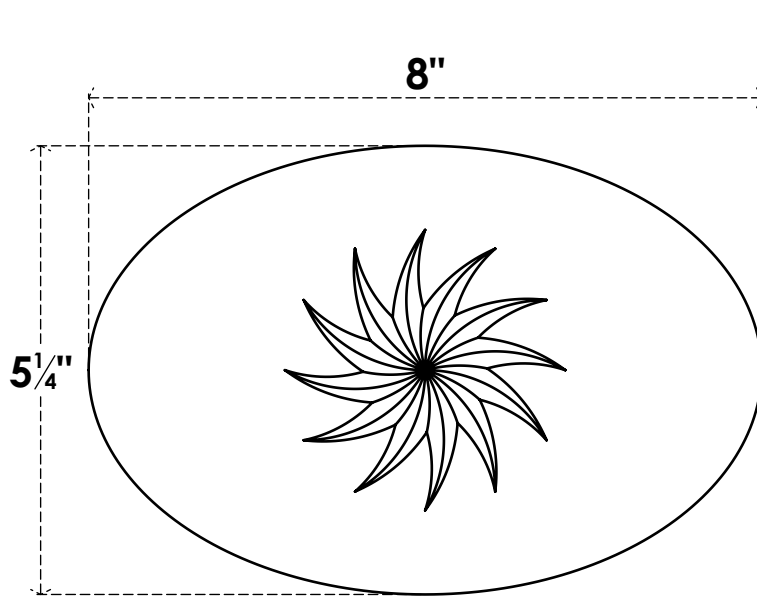

# ROSP080X053X075DAL12

8"W X 5 1/4"H X 3/4"P STANDARD DALTON SPIRAL ROSETTE WITH SQUARE EDGE, ARCHITECTURAL GRADE PVC

**FRONT**

**SIDE**

EKENA MILLWORK  
2300 WEST MAIN ST.  
CLARKSVILLE, TX 75426  
TOLL FREE: 866-607-0453  
WWW.EKENAMILLWORK.COM