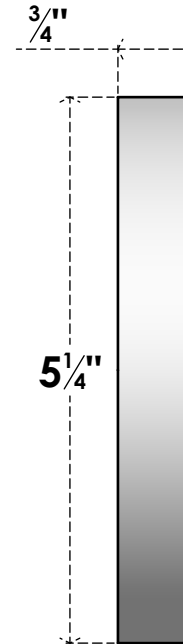

# ROSP080X053X075DAL12

8"W X 5 1/4"H X 3/4"P STANDARD DALTON SPIRAL ROSETTE WITH SQUARE EDGE, ARCHITECTURAL GRADE PVC

**FRONT**

**SIDE**

EKENA MILLWORK  
2300 WEST MAIN ST.  
CLARKSVILLE, TX 75426  
TOLL FREE: 866-607-0453  
WWW.EKENAMILLWORK.COM

**NOTES**

1. INSTALLATION TO BE COMPLETED IN ACCORDANCE WITH MANUFACTURER'S SPECIFICATIONS.
2. DRAWING MAY NOT BE TO SCALE
3. THIS DRAWING IS INTENDED FOR DESIGN AND PLANNING PURPOSES ONLY.
4. ALL INFORMATION CONTAINED HEREIN WAS CURRENT AT THE TIME OF DEVELOPMENT BUT MUST BE REVIEWED AND APPROVED BY THE PRODUCT MANUFACTURER TO BE CONSIDERED ACCURATE.
5. ARCHITECTURAL GRADE PVC PRODUCTS ARE MADE FROM EXPANDED CELLULAR PVC AND COME NATURALLY WHITE BUT MAY BE PAINTED